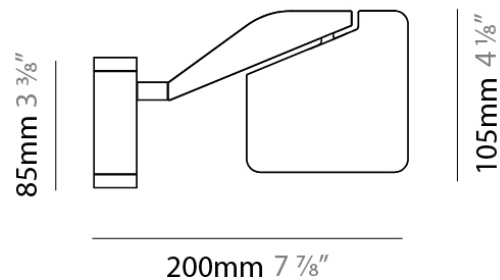

JACKIE SURFACE

D83410-TIM

PROJECT _____

TYPE _____

NOTES _____

QUANTITY _____

DATE _____

GENERAL

Series: Jackie

Brand: Panzeri

Division: Design

Mounting Type: Surface

Mounting Location: Wall

Subcategory: Task

PHYSICAL

Shape: Abstract

Length (mm): 105

Length (in): 4 1/8

Width (mm): 105

Width (in): 4 1/8

Height (mm): 105

Height (in): 4 1/8

Extension (mm): 200

Extension (in): 7 7/8

Light Distribution: Adjustable / Direct

Weight (kg): 0.525

Weight (lbs): 1.157

Diffuser: Acrylic - satin finish

Fixture Material: Aluminum Die Cast

ELECTRICAL

Lamp Type: LED

Input Wattage (W): 10

Total Output Wattage (W): 8

Dimming: 5-Step Touch Dimming

Driver Included: Yes

Driver Location: Integrated

Driver Type: Constant Current 120Vac

Driver Class: Class 2

Input Voltage (V): 120

Output Voltage (V): 24

LED

Number of LEDs: 1

Color Temperature (°K): 3000

Max. Delivered Lumen (lm): 526

Nominal Lumen (lm): 600

CRI: >90 CRI

Efficiency (%): 87.667

Efficacy (lm/w): 52.6

Lamp Life (hrs): 50000

OPTICAL

Optic°: Diffused

RATINGS AND CERTIFICATIONS

Certified By: CSA Certified to UL and CSA Standards

IP rating: IP40